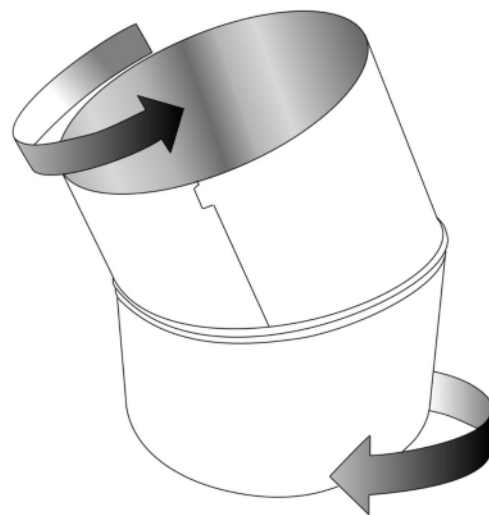

- 1. 38AI33V
290mm 0-30 degree angle
- 2. 38AI63V
590mm 0-30 degree angle
- 3. 38AI45V
390mm 0-60 degree angle
- 4. 38AI69V
580mm 0-90 degree angle

Angle adaptors are fully adjustable with each junction giving a 0-30 degree bend.

Angle adaptors are adjusted by twisting the sections of the extension tube to give the desired configuration.

Solarspot D-38 angle adaptors

Syneco Limited The i:Centre, Howard Way, Newport Pagnell MK16 9PY T: 01908 299117 solarspot@syneco.co.uk www.solarspot.co.uk