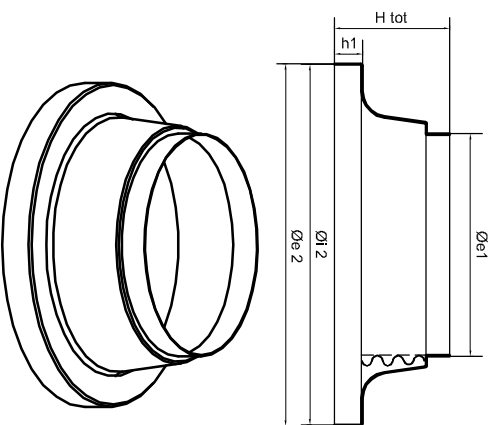

TD 5-5: SPECIAL FLASHINGS

25SSATOB/38SSATOB/38SSATOB1/53SSATOB - Flat aluminium flashing with cylindrical base for round support on roof exit Ø250/Ø375/Ø530/Ø650

CODICE	Ø 1	Ø 2	Ø1 2	H tot	h1
25SSATOB	264	393x1	388x1	150	30
25SSATOB 1	264	539x1	535x1	150	30
38SSATOB	392	638x3	634x3	203	50
38SSATOB 1	392	521x2	516x2	203	50
53SSATOB	562	717x2	713x2	208	30
65SSATOB	683	858x2	854x2	90	30

CODICE	Ø 1	Ø2	H
53SAFALV	560	800	130
65SAFALV	680	920	130
90SAFALV	926	1200	144

53SAFALV/65SAFALV/90SAFALV - Flat aluminized steel Ø530/Ø650/Ø900

53UFO/65UFO - Flat aluminium flashing with cylindrical base for round support on roof exit Ø530/Ø650

CODICE	Øe 1	Øe 2	Ø1 2
53UFO	560	1212x5	1208x5
65UFO	680	1212x5	1208x5

CODICE	Øe 1	Ø1 2	H
65SAFALBV	683	800x4	170
90SAFALBV	926	1200	178

53SAFALBV/65SAFALBV/90SAFALBV - Flat aluminized steel with cylindrical base for round support on roof exit Ø650/Ø900