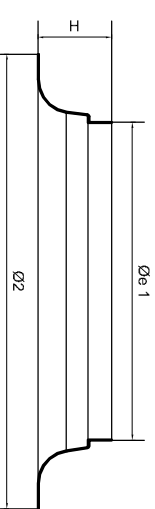

TD 5-5: SPECIAL FLASHINGS

25SSATOB/38SSATOB/38SSATOB1/53SSATOB - Flat aluminium flashing with cylindrical base for round support on roof exit Ø250/Ø375/Ø530/Ø650

CODICE	Ø 1	Ø 2	Ø1 2	H tot	h1
25SSATOB	264	393x1	388x1	150	30
25SSATOB 1	264	539x1	535x1	150	30
38SSATOB	392	638x3	634x3	203	50
38SSATOB 1	392	521x2	516x2	203	50
53SSATOB	562	717x2	713x2	208	30
65SSATOB	683	858x2	854x2	90	30

CODICE	Ø 1	Ø2	H
53SAFALV	560	800	130
65SAFALV	680	920	130
90SAFALV	926	1200	144

53SAFALV/65SAFALV/90SAFALV - Flat aluminized steel Ø530/Ø650/Ø900

53UFO/65UFO - Flat aluminium flashing with cylindrical base for round support on roof exit Ø530/Ø650

CODICE	Øe 1	Øe 2	Ø1 2
53UFO	560	1212x5	1208x5
65UFO	680	1212x5	1208x5

CODICE	Øe 1	Ø1 2	H
65SAFALBV	683	800x4	170
90SAFALBV	926	1200	178

53SAFALBV/65SAFALBV/90SAFALBV - Flat aluminized steel with cylindrical base for round support on roof exit Ø650/Ø900