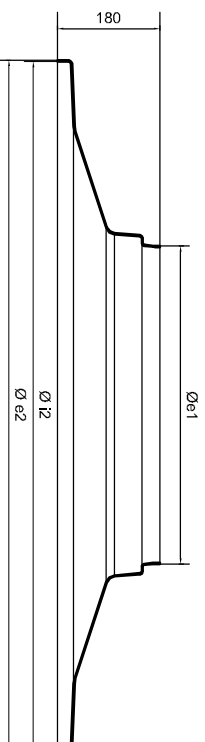

TD 5-5: SPECIAL FLASHINGS

25SSATOB/38SSATOB/38SSATOB1/53SSATOB - Flat aluminium flashing with cylindrical base for round support on roof exit Ø250/Ø375/Ø530/Ø650

CODICE	Ø 1	Ø 2	Ø1 2	H tot	h1
25SSATOB	264	393x1	388x1	150	30
25SSATOB 1	264	539x1	535x1	150	30
38SSATOB	392	638x3	634x3	203	50
38SSATOB 1	392	521x2	516x2	203	50
53SSATOB	562	717x2	713x2	208	30
65SSATOB	683	858x2	854x2	90	30

CODICE	Ø 1	Ø2	H
53SAFALV	560	800	130
65SAFALV	680	920	130
90SAFALV	926	1200	144

53SAFALV/65SAFALV/90SAFALV - Flat aluminized steel Ø530/Ø650/Ø900

53UFO/65UFO - Flat aluminium flashing with cylindrical base for round support on roof exit Ø530/Ø650

CODICE	Øe 1	Øe 2	Ø1 2
53UFO	560	1212x5	1208x5
65UFO	680	1212x5	1208x5

CODICE	Øe 1	Ø1 2	H
65SAFALBV	683	800x4	170
90SAFALBV	926	1200	178

53SAFALBV/65SAFALBV/90SAFALBV - Flat aluminized steel with cylindrical base for round support on roof exit Ø650/Ø900